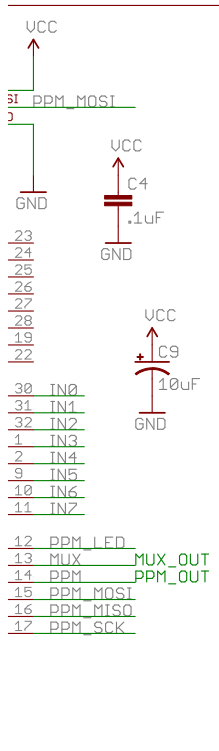

Change to ATmega2561

Change to CD74ACT157M