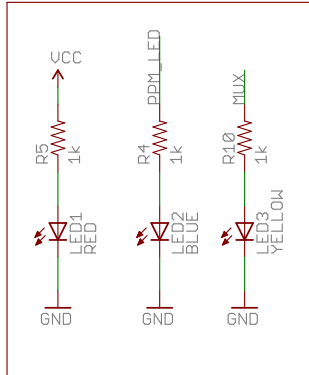

Change to ATmega2561

Change to CD74ACT157M