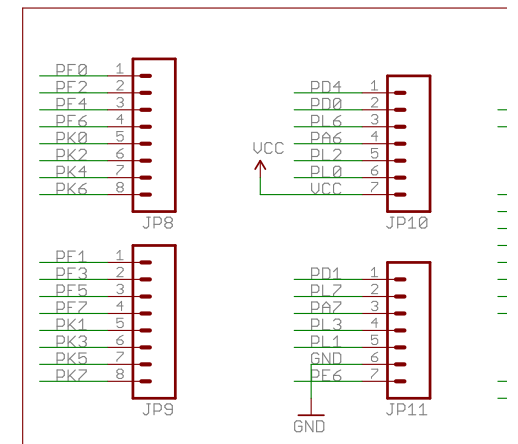

Change to ATmega2561

Change to CD74ACT157M