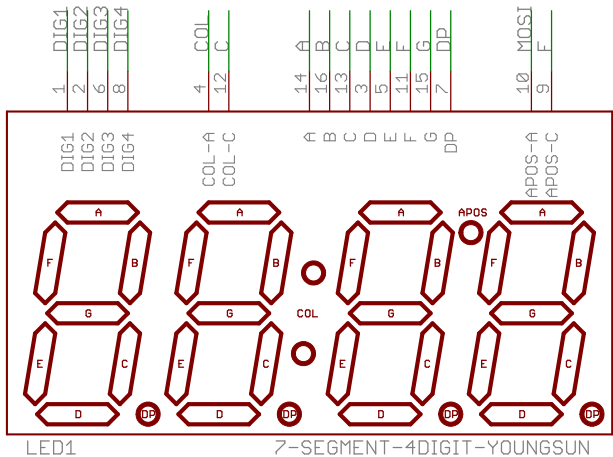

Released under the Creative Commons Attribution Share-Alike 3.0 License
<http://creativecommons.org/licenses/by-sa/3.0>
 Design by: N. Seidle

TITLE: Clock-v14		SFE	SFE
Document Number:			REV:
Date: 5/6/2010 3:09:50 PM			Sheet: 1/1