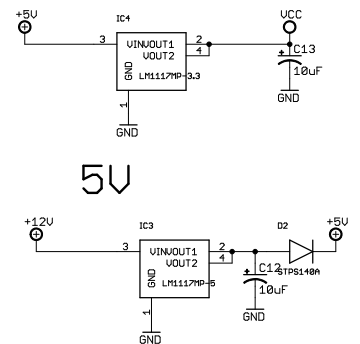

USBizi 100pin

User IOs

3.3V

MicroSD

5V

Reset

LED

USB