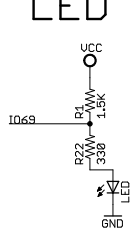

Reset

LED

USB

Loader

GHI Electronics, LLC FEZ Panda II	FEZ Panda
	12/27/2010 12:50:04 PM
	Sheet: 1/1