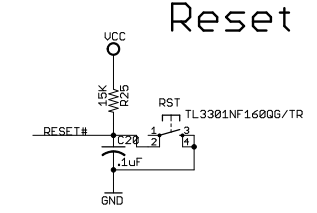

Reset

LED

USB

Loader

GHI Electronics, LLC FEZ Panda II	FEZ Panda
	12/27/2010 12:50:04 PM
	Sheet: 1/1