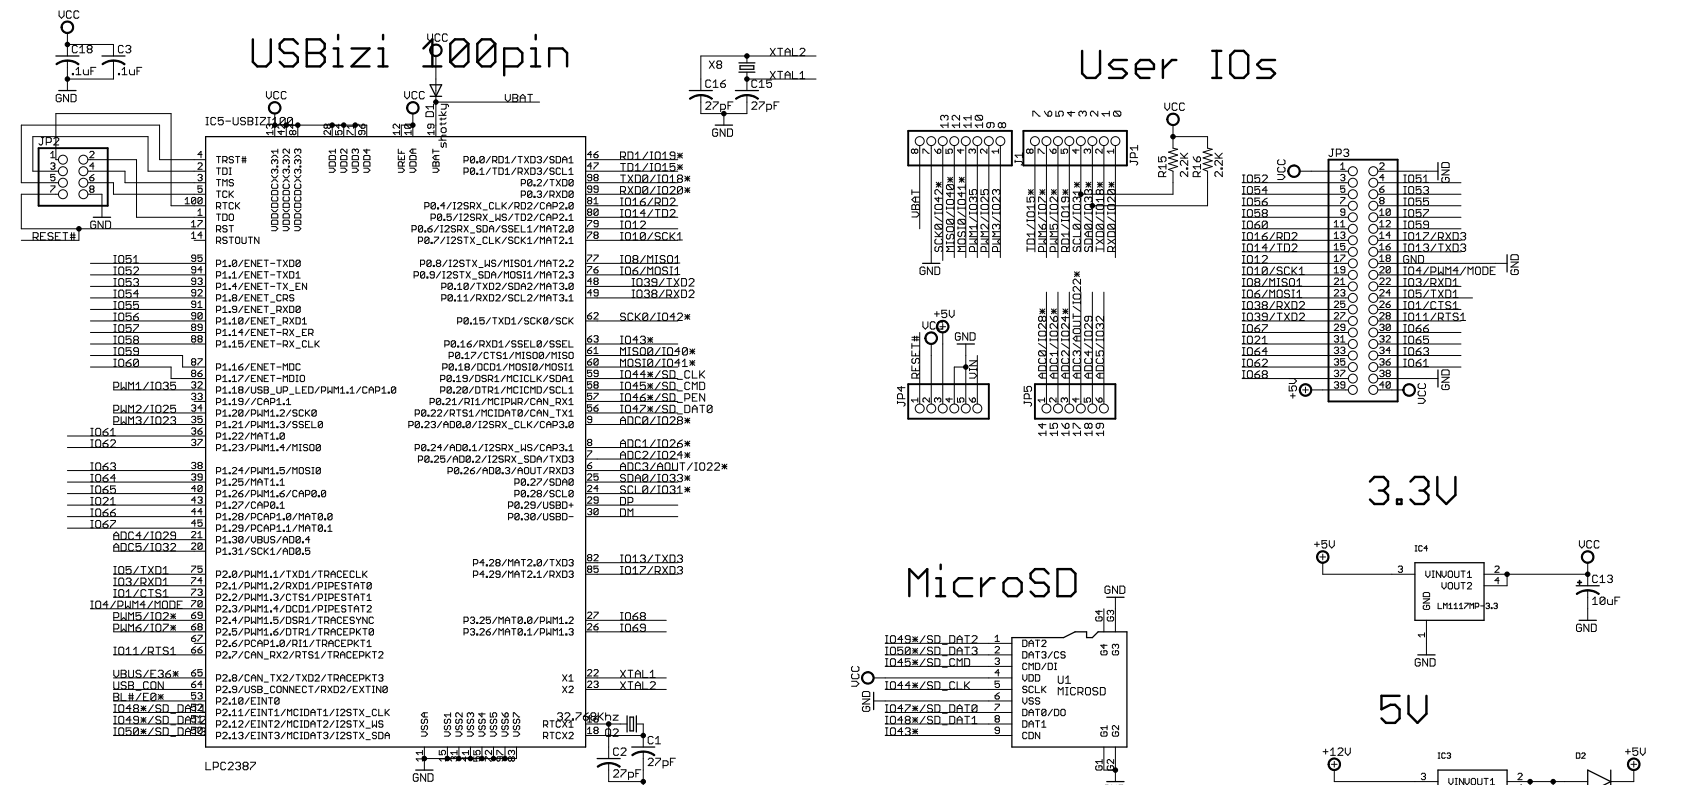

USBizi 100pin

User IOs

3.3V

MicroSD

5V

Reset

LED

USB

Loader

GHI Electronics, LLC FEZ Panda II	FEZ Panda
	12/27/2010 12:50:04 PM
	Sheet: 1/1