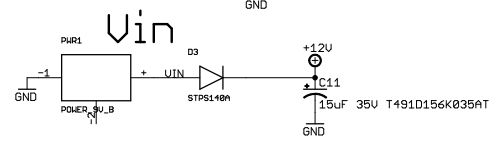

Reset

LED

USB

Loader

GHI Electronics, LLC FEZ Panda II	FEZ Panda
	12/27/2010 12:50:04 PM
	Sheet: 1/1