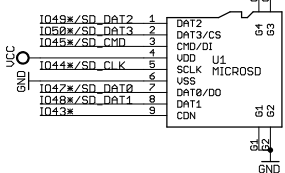

USBizi 100pin

User IOs

3.3V

MicroSD

5V

Reset

LED

USB