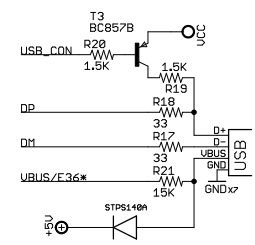

Reset

LED

USB

Loader

GHI Electronics, LLC FEZ Panda II	FEZ Panda
	12/27/2010 12:50:04 PM
	Sheet: 1/1