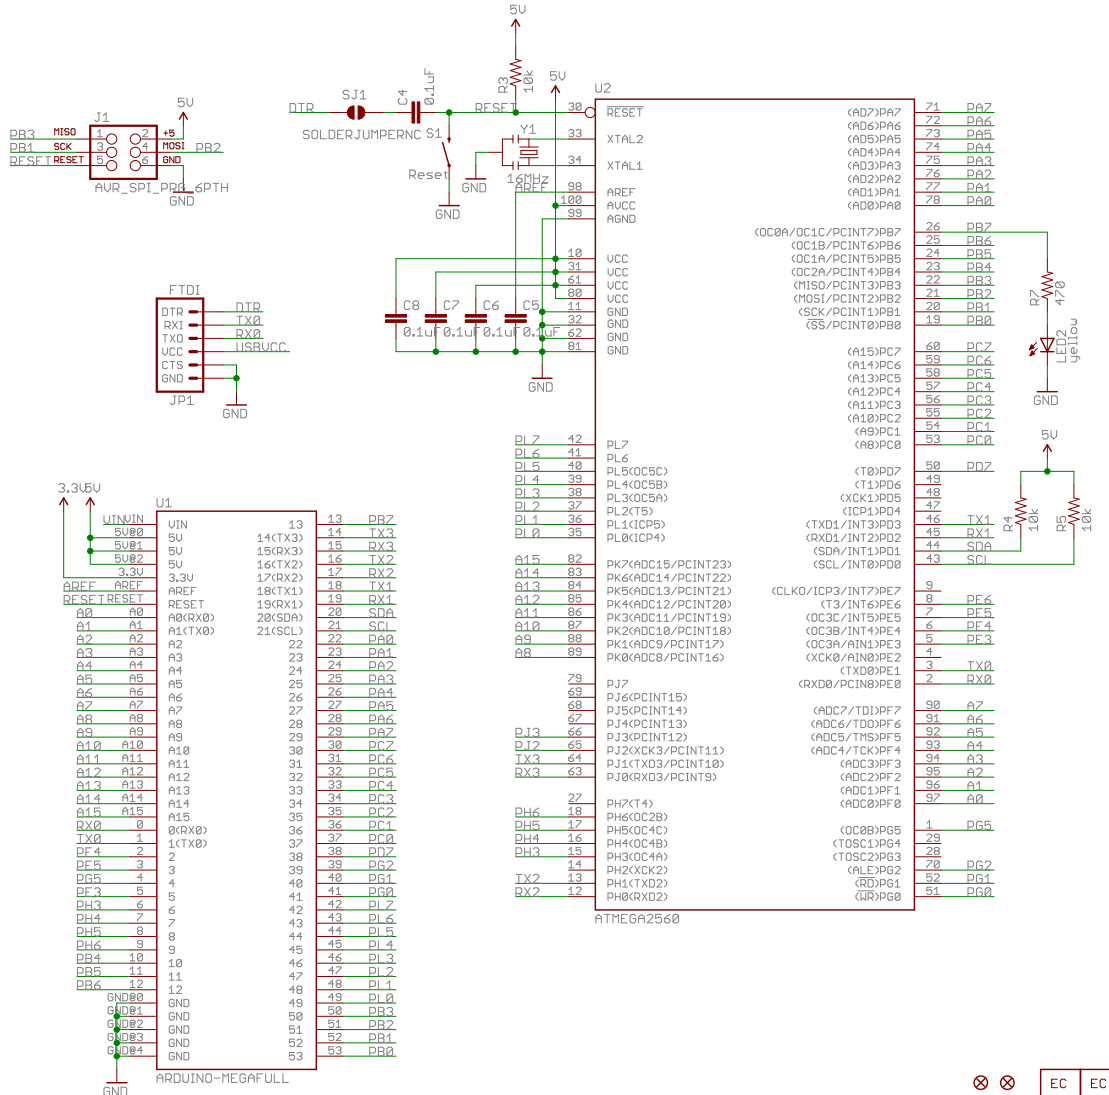

Power

USB Host

MCU

SFE	Title: electric_sheep-v11
SFE	Version: 8/11/2011 2:22:29 PM
	Drawn By: 1/1