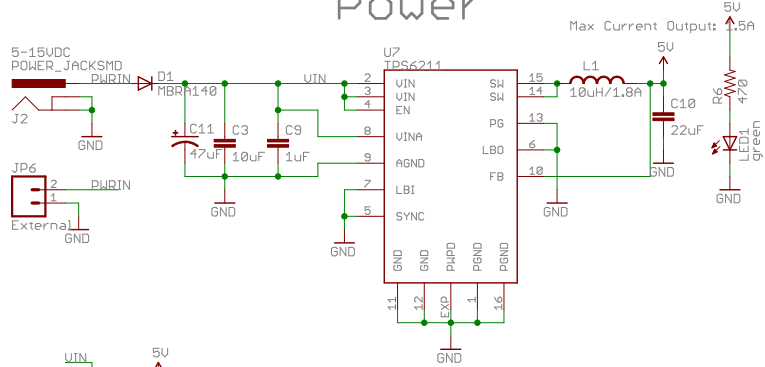

Power

USB Host

MCU

SFE	Title: electric_sheep-v11
SFE	Version: 8/11/2011 2:22:29 PM
	Drawn By: 1/1