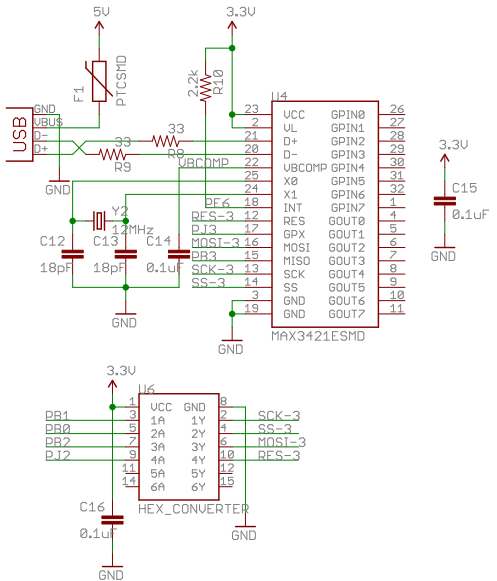

Power

USB Host

MCU

SFE	Title: electric_sheep-v11
SFE	Version: 8/11/2011 2:22:29 PM
	Drawn By: 1/1