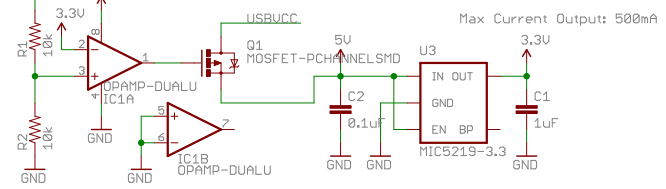

Power

USB Host

MCU

SFE	Title: electric_sheep-v11
SFE	Version: 8/11/2011 2:22:29 PM
	Drawn By: 1/1